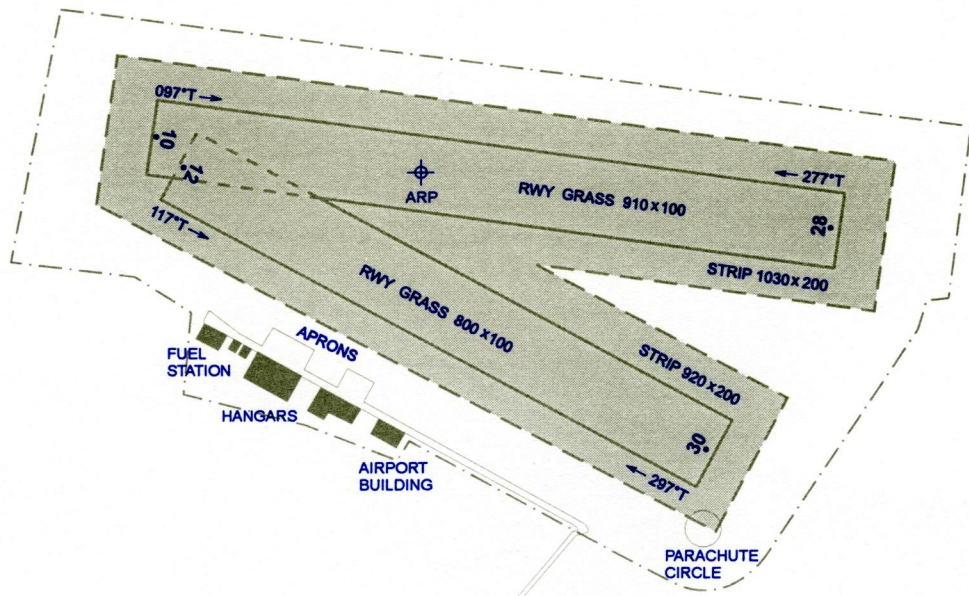

**AERODROME CHART**

50° 37' 39.05" N  
021° 59' 53.35" E

ELEV 150m

KWADRAT 122. 200

**STALOWA WOLA / Turbia**

ELEVATIONS AND DIMENSIONS IN METRES

SCALE 1 : 10 000

Correction: Editorial changes.