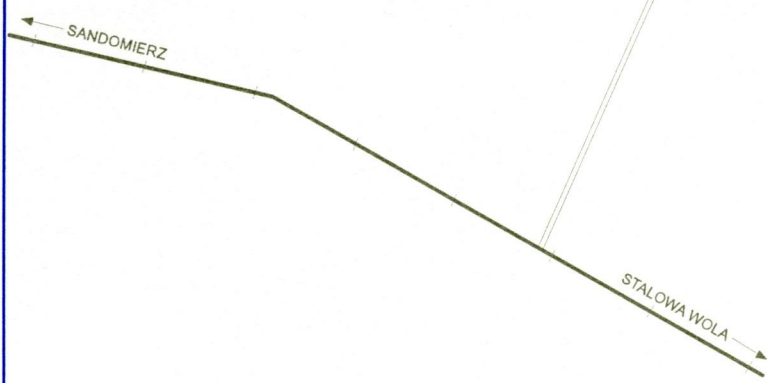

**AERODROME CHART**

50° 37' 39.05" N  
021° 59' 53.35" E

ELEV 150m

KWADRAT 122. 200

**STALOWA WOLA / Turbia**

ELEVATIONS AND DIMENSIONS IN METRES

SCALE 1 : 10 000

Correction: Editorial changes.